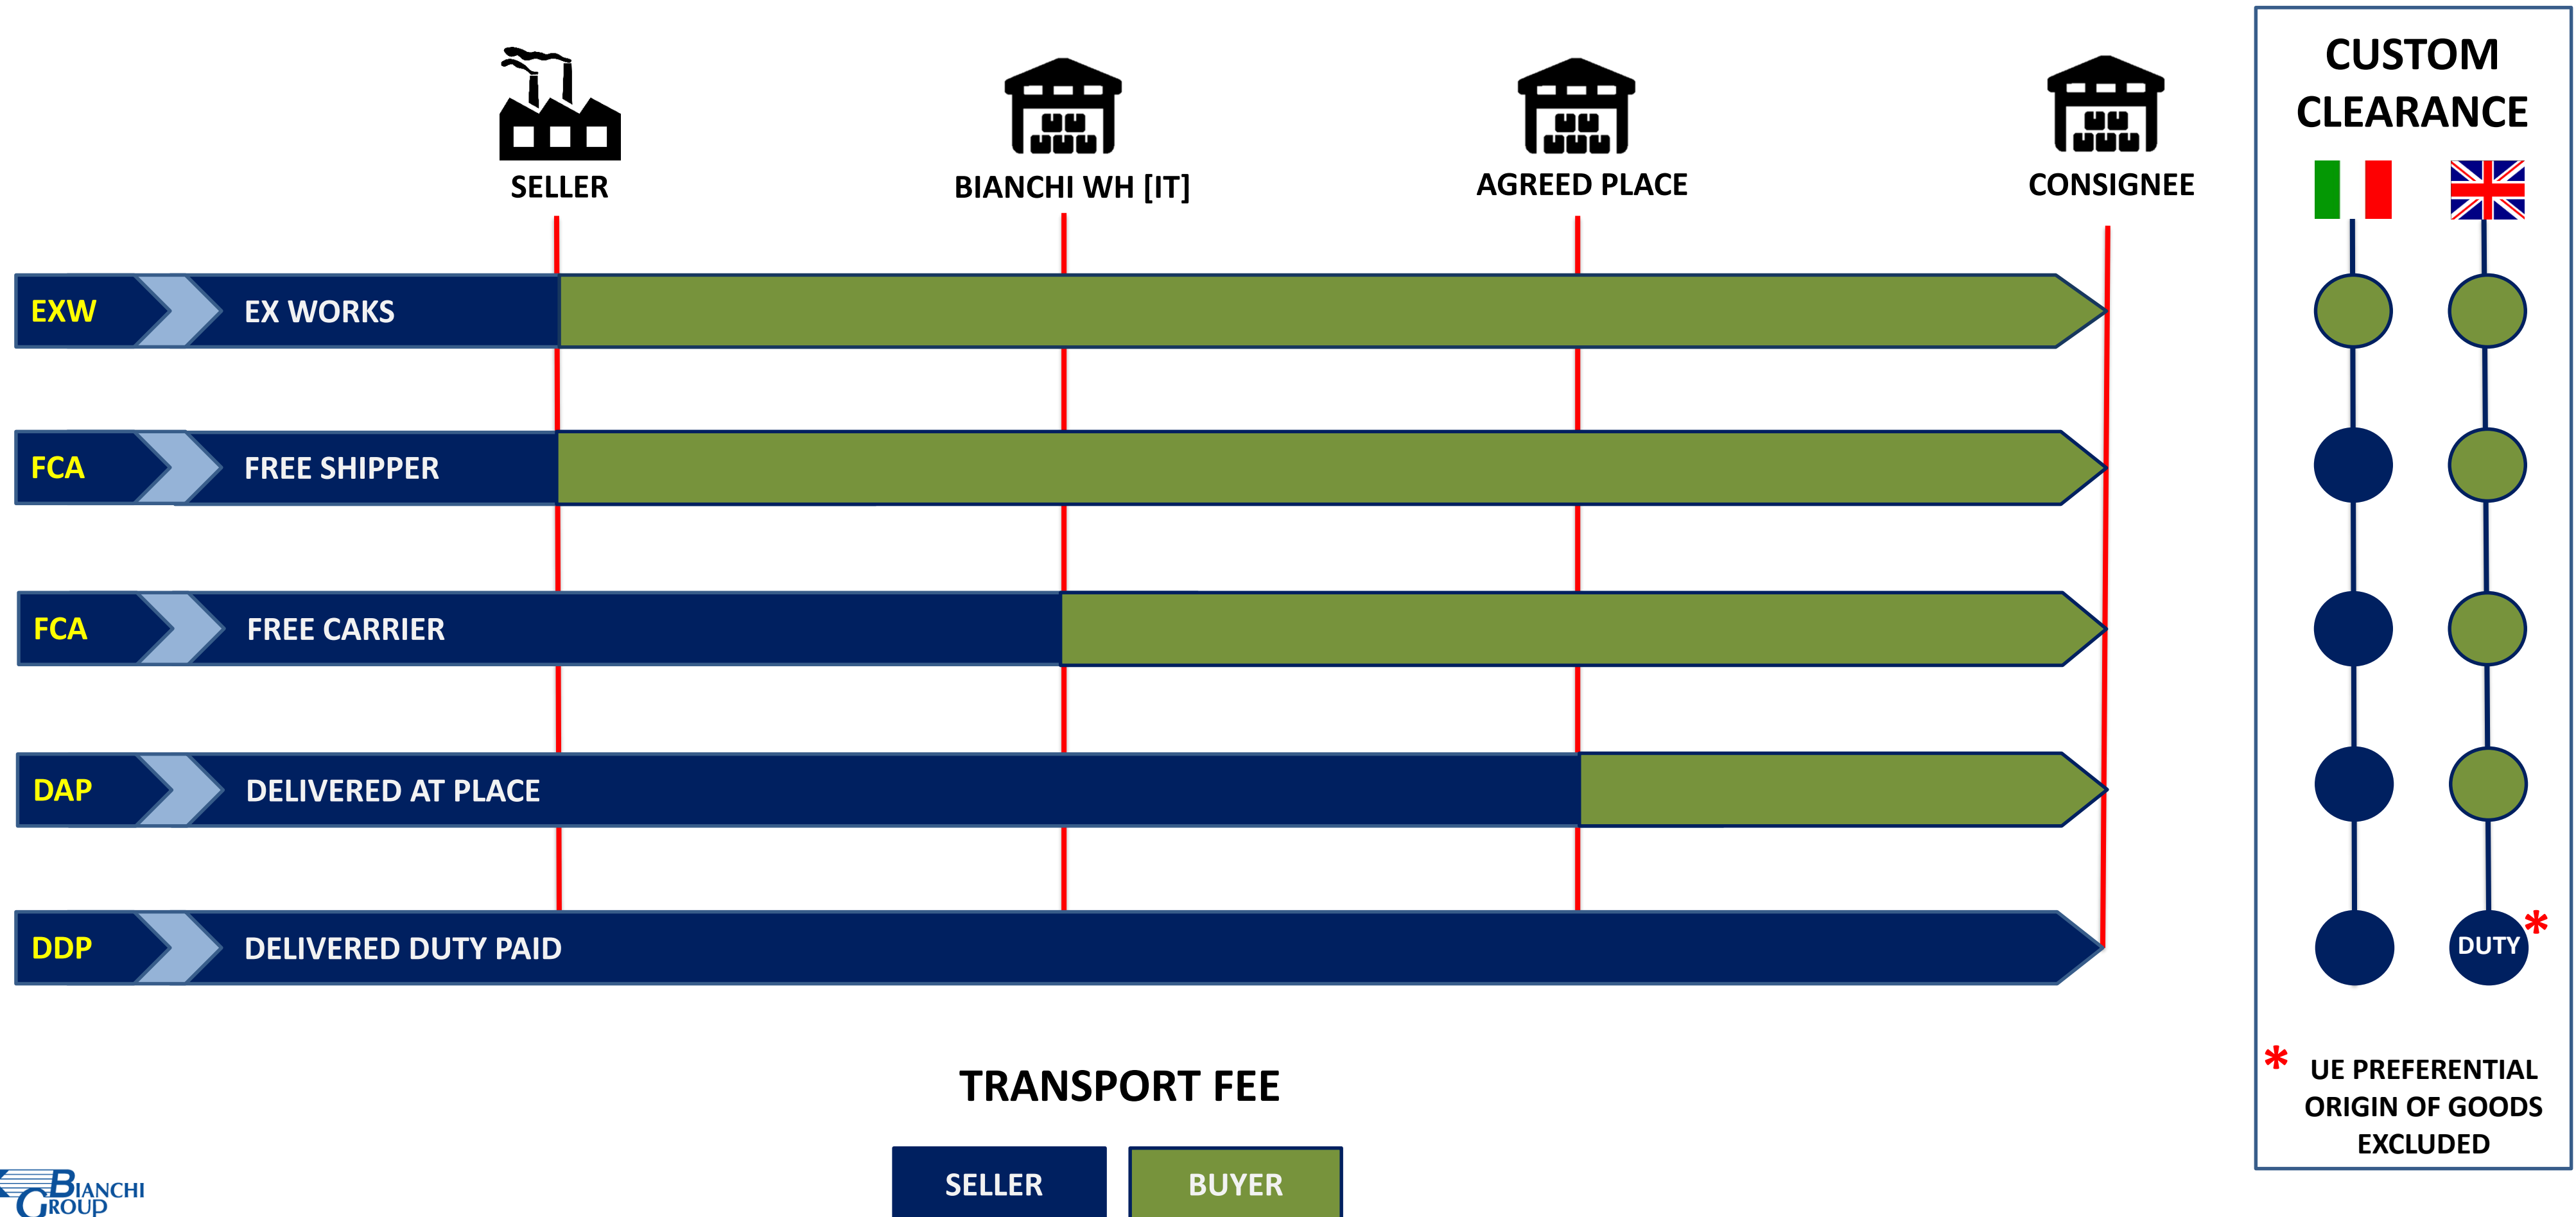

Transport and Logistic Solutions

Incoterms 2020

January 2021

EXPORT: Incoterms IT - UK

IMPORT: Incoterms UK - IT

CUSTOM CLEARANCE

UK (United Kingdom flag) IT (Italy flag)

Legend for Custom Clearance:

- Green circle: Responsibility for customs clearance.
- Dark blue circle: Responsibility for transport fee.
- Dark blue circle with red asterisk: UK preferential origin of goods excluded.

* UK PREFERENTIAL ORIGIN OF GOODS EXCLUDED

TRANSPORT FEE