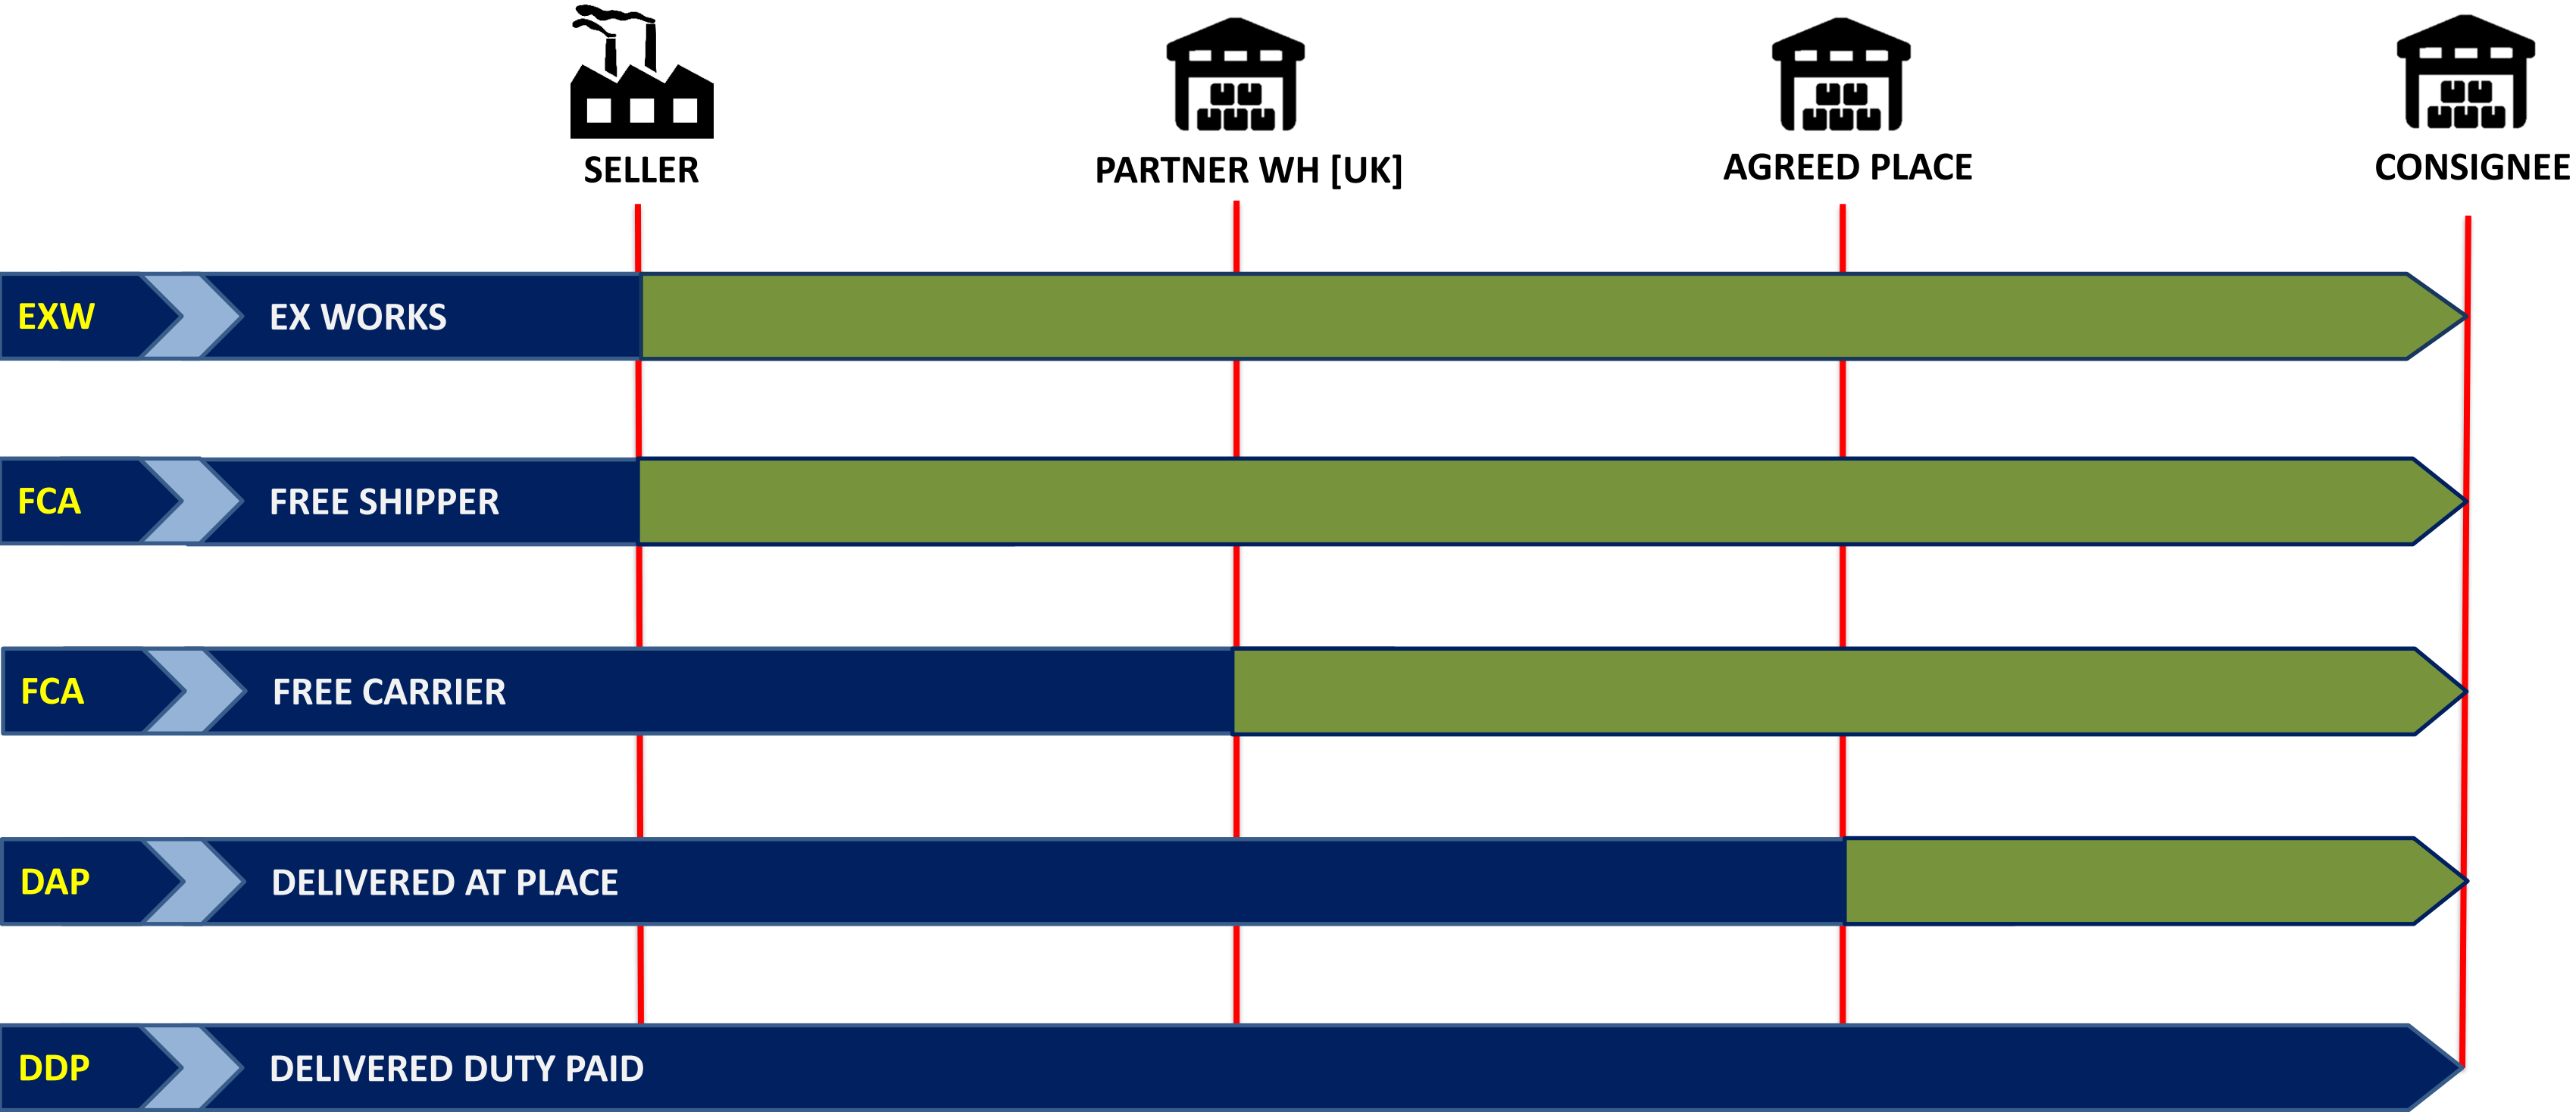

Transport and Logistic Solutions

Incoterms 2020

January 2021

EXPORT: Incoterms IT - UK

IMPORT: Incoterms UK - IT

CUSTOM CLEARANCE

UK (United Kingdom flag) IT (Italy flag)

Legend for Custom Clearance:

- Green circle: Responsibility for customs clearance.
- Dark blue circle: Responsibility for transport fee.
- Dark blue circle with red asterisk: UK preferential origin of goods excluded.

* UK PREFERENTIAL ORIGIN OF GOODS EXCLUDED

TRANSPORT FEE